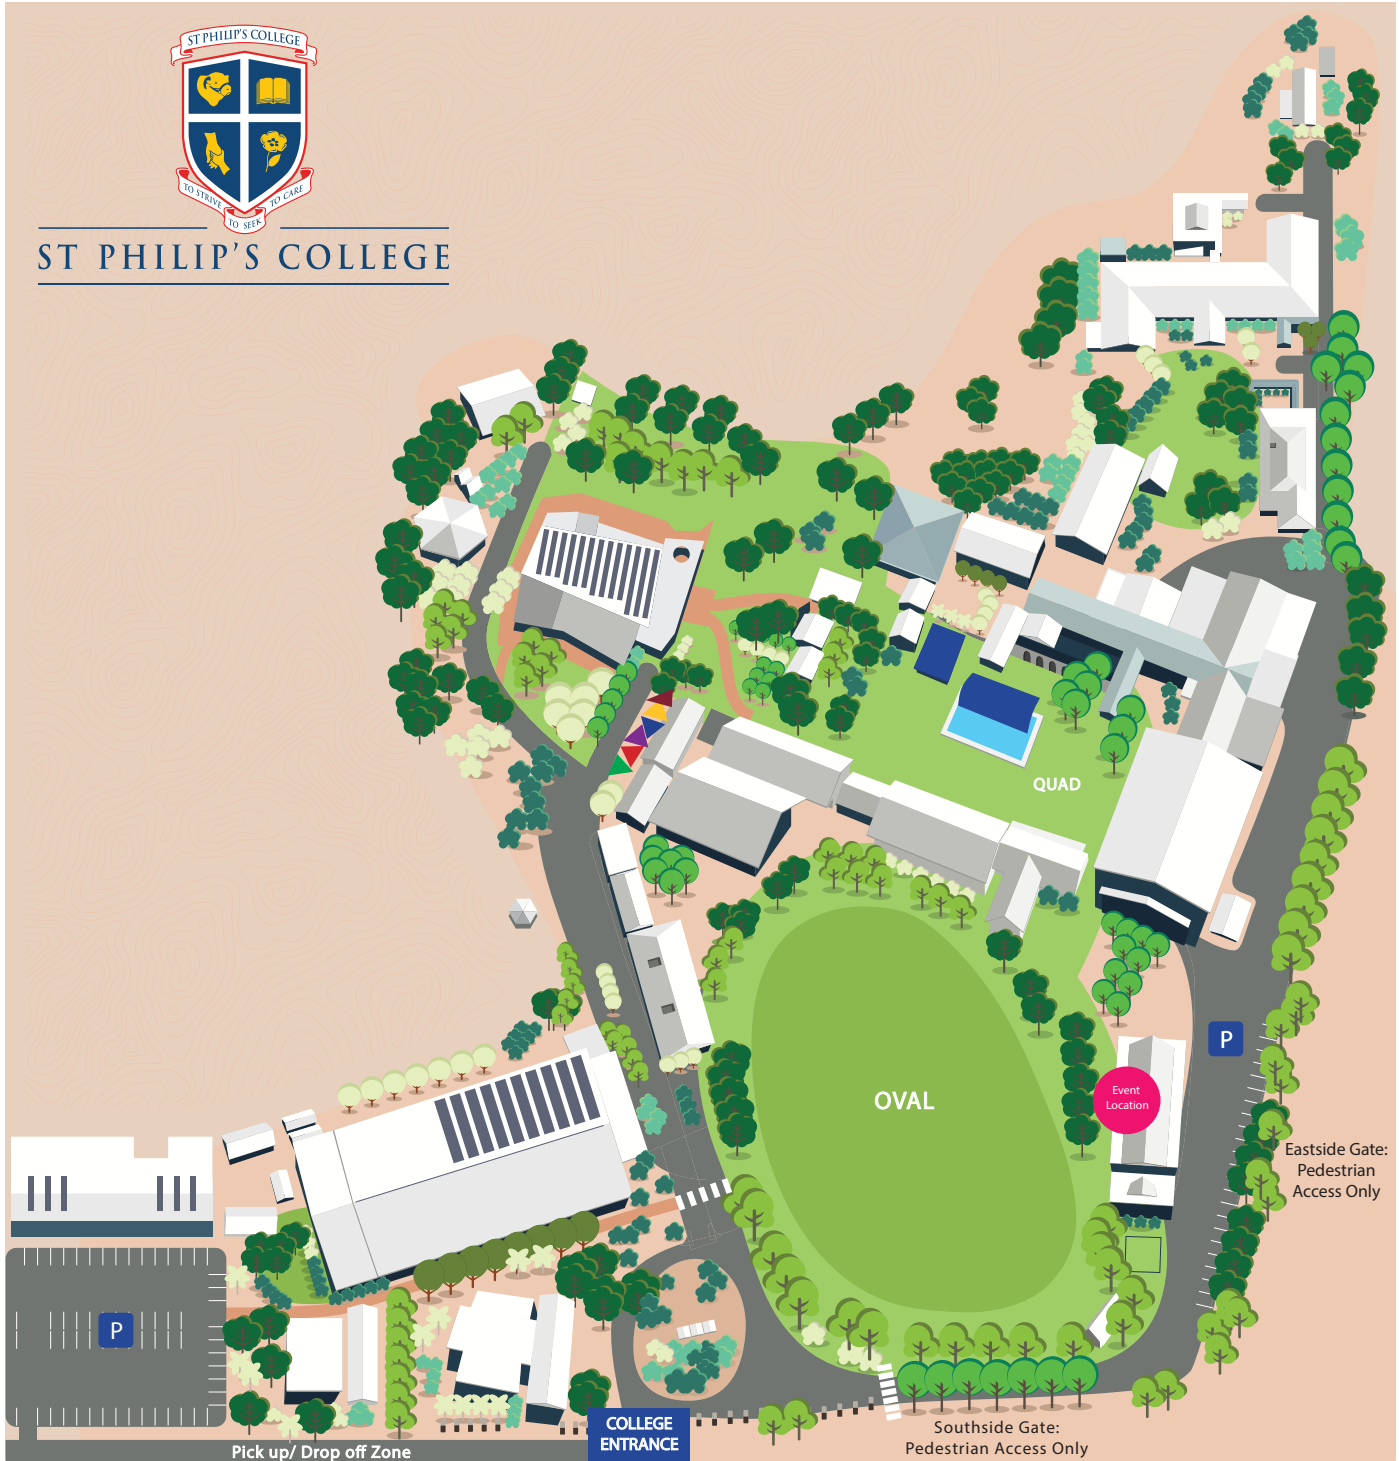

ST PHILIP'S COLLEGE

PARKING FOR ICPA PRE-CONFERENCE EVENT

We look forward to welcoming you on
Wednesday 28th February - 5pm to 7pm.

Please park where the blue and white parking signs are indicated on the map.
Parking is also available outside the main gates.
The event location is indicated with the pink dot on the map.